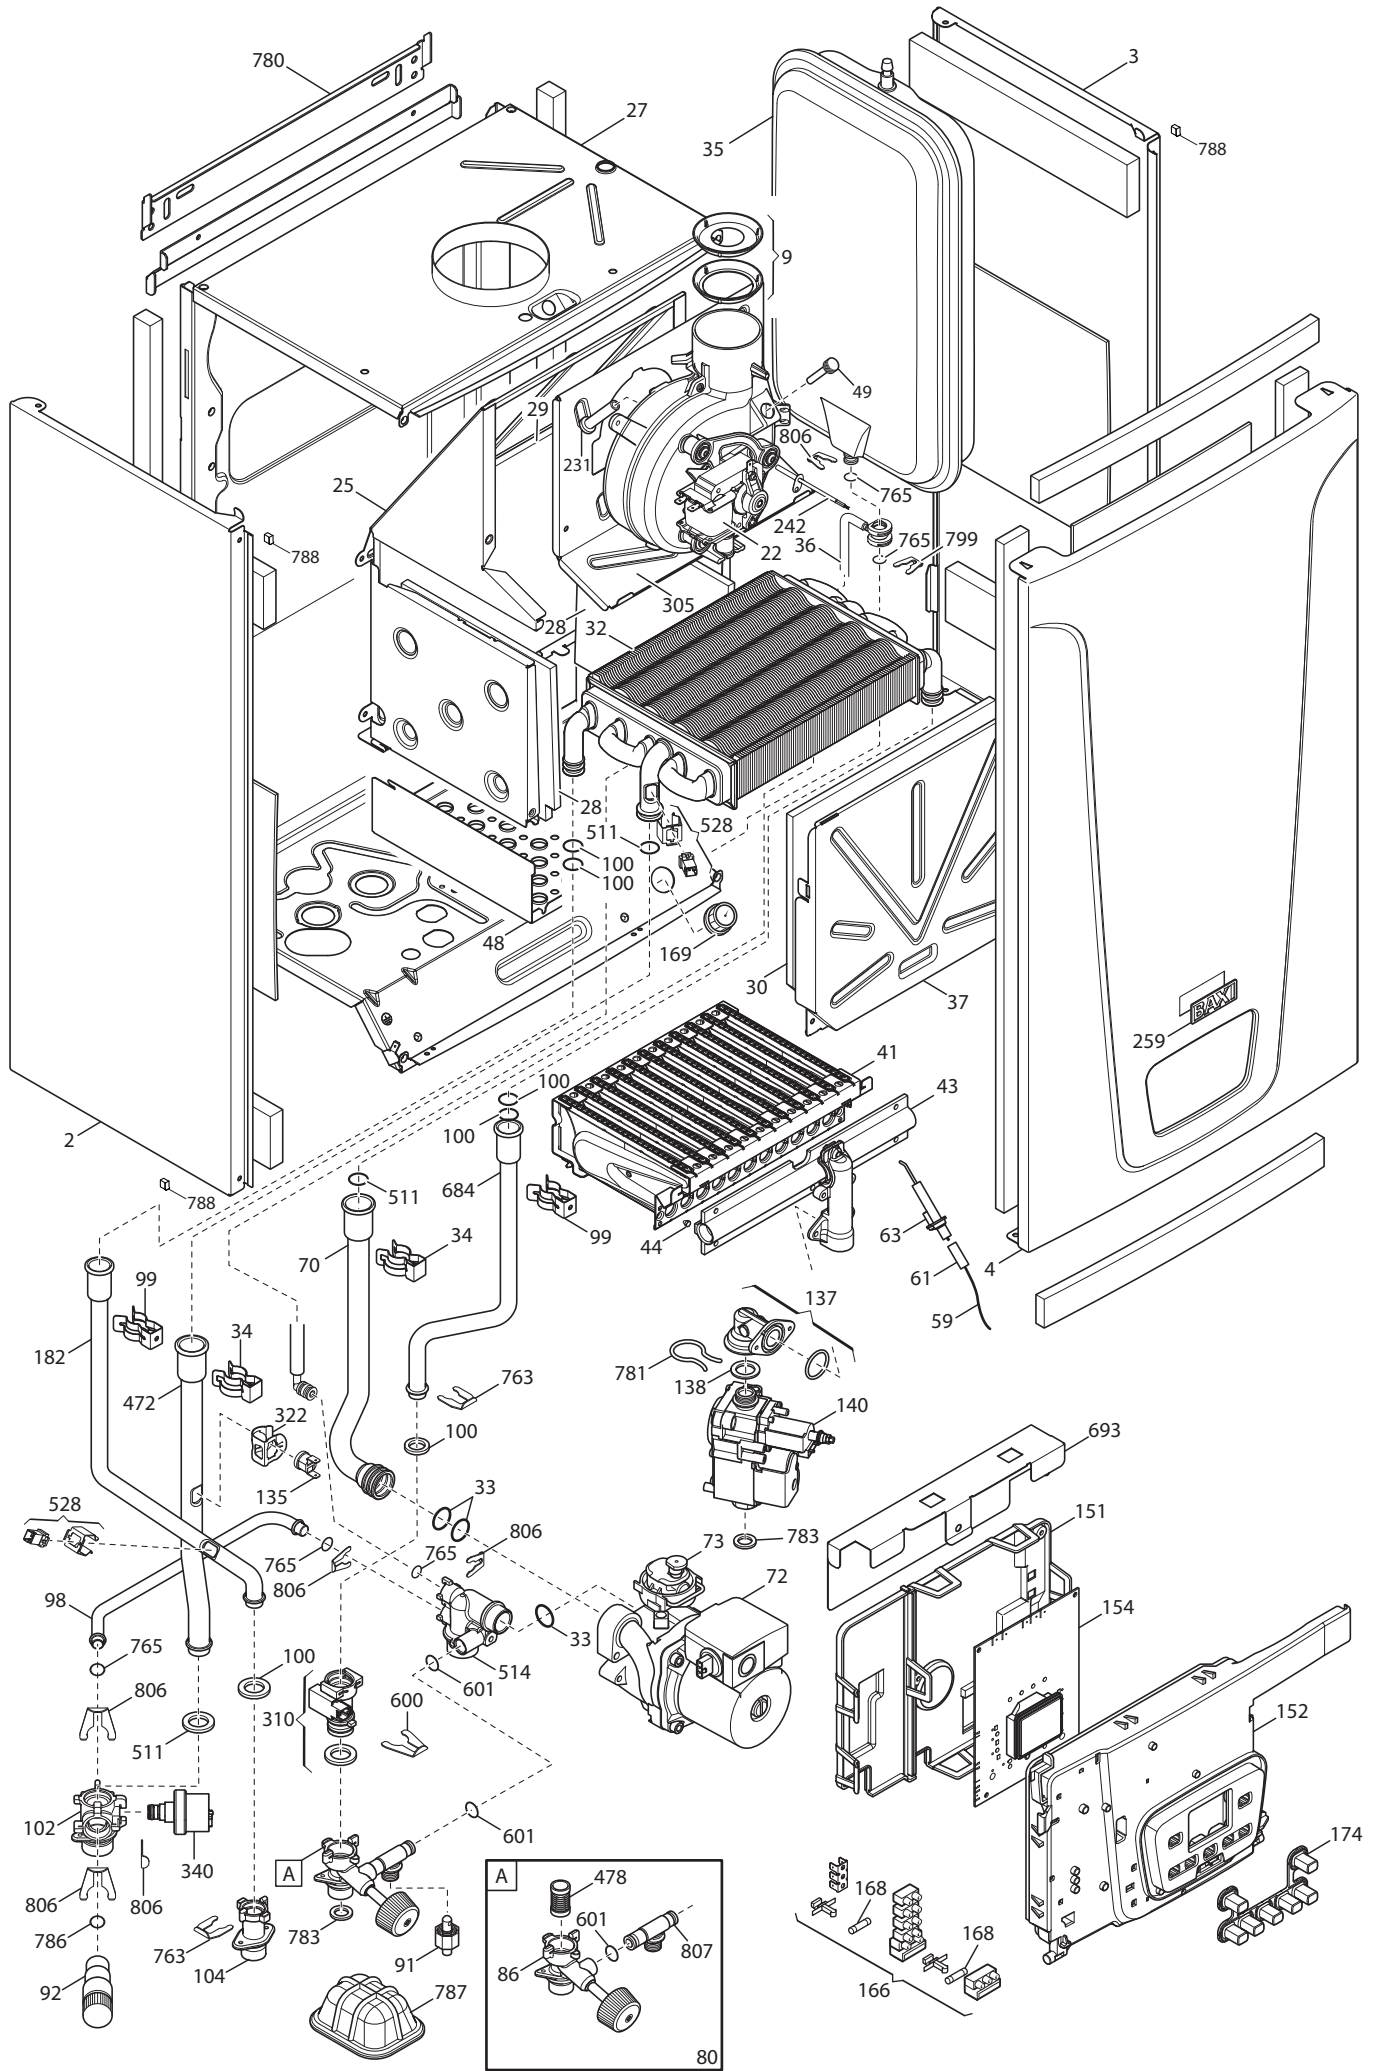

MAIN5

24/10/2014

Pos	Code	Description code	71178101 MAINS 18 F	71178001 MAINS 14 F	710775002 MAINS 24 F	710775001 MAINS 24 F	To serial number	From serial number	Intercha ngeable:
2	710556300	LEFT PANEL ASSEMBLY	•	•	•	•			
3	710556400	RIGHT PANEL ASSEMBLY	•	•	•	•			
4	710611500	FRONTAL PANEL ASSEMBLY	•	•	•	•			
9	631760	FLUE RESTRICTOR MAIN5	•	•					
9	631950	FLUE RESTRICTOR MAIN5			•	•			
22	710365100	FAN 30W	•	•	•	•			
25	710808100	COMBUSTION CHAMBER ASSEMBLY	•	•	•	•			
27	710495300	REAR PANEL ASS.	•						
27	711249900	C FRAME MAIN5		•	•	•			
28	710495700	LATERAL INSULATING PANEL	•	•	•	•			
29	710495600	REAR INSULATING PANEL	•	•	•	•			
30	710391300	FRONTAL INSULATING PANEL	•	•	•	•			
32	710537600	HEAT EXCHANGER H2O/GAS	•	•	•	•			
33	5403130	O-RING 22 x 3	•	•	•	•	1311		
33	710963000	OR 21,5X3 EP70 TFL	•	•	•	•		1312	YES
34	5113650	PRIMARY EXCHANGER FIXING CLIP	•	•	•	•			
35	710471200	EXPANSION VESSEL 6L	•	•	•	•			
36	710472900	PIPE EXPANSION VESSEL	•						
36	711250900	PIPE EXPANSION VESSEL		•	•	•			
37	710795800	SEALED CHAMBER FRONT PANEL	•	•	•	•			
41	710516000	BURNER 11 ELEMENTS	•	•	•	•			
43	710807300	GAS RAMP 11 INJECTORS	•	•					
43	711176900	GAS RAMP 11 INJECTORS d 1,18			•	•			
44	5209150	INJECTOR D. 1,18 MM			•	•			
44	5214470	INJECTOR diameter 1,35 mm	•	•					
44	711368500	KIT TRANSF. G31 11X0,77			•	•			
44	711368600	KIT TRANSF. G31 11X0,85	•	•					
48	710733000	BURNER TRAY	•	•	•	•			
49	5409520	HOSE ADAPTER CAP	•	•	•	•			
59	710696300	IGNITION CABLE L=350		•	•	•			
61	5404920	INSULATION BOOT-ELECTRODES		•	•	•			
63	710523300	ELECTRODE	•	•	•	•	1341		
63	711333500	ELECTRODE	•	•	•	•		1342	YES
70	710538600	PIPE PUMP/EXCHANGER	•	•	•	•			
72	710648600	PUMP WILO 4.1.M WHITE GOOD	•						
72	710820200	PUMP WILO 5M WHITE GOOD		•	•	•			
73	710139500	AUTOMATIC AIR VENT	•	•	•	•			
80	710422600	HYDRAULIC INLET/MONOMETER ASS.	•						
80	711251100	FILLING LOOP ASSEMBLY MAIN5		•	•	•			
86	710504000	INLET CORPS/MANOMETER		•	•	•	1408		
86	711666100	FILLING TAP ASSEMBLY MAIN5		•	•	•		1409	YES