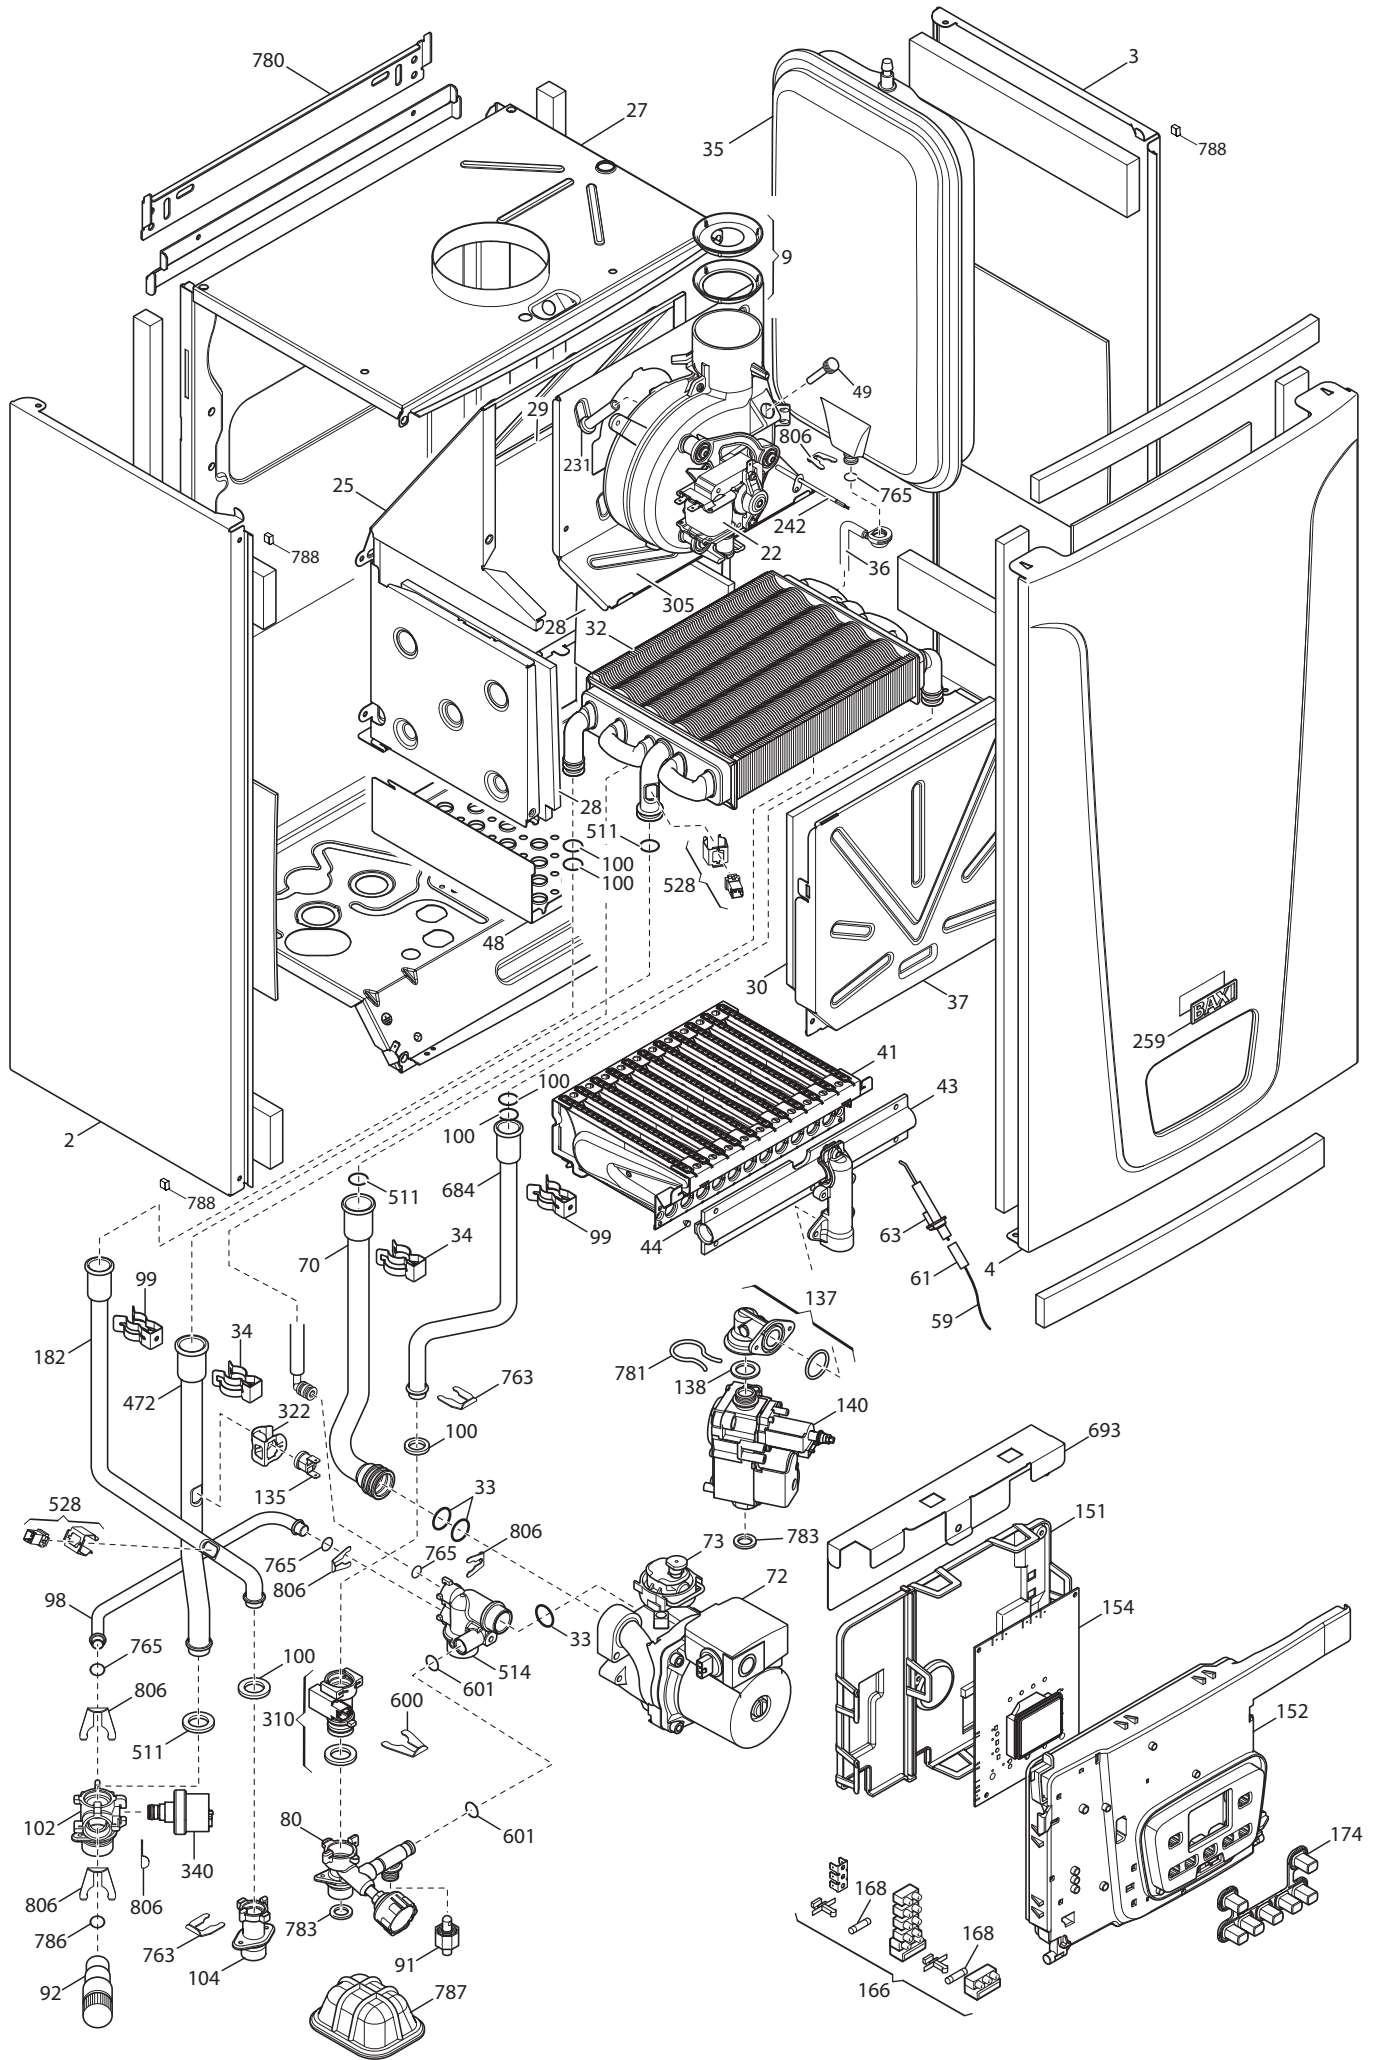

№ Pos.	Описание	Коды/ Code	MAIN5 24 F 710775001	MAIN5 24 F 710775002	MAIN5 14 F 711178001	MAIN5 18 F 711178101	До серийного номера	Начиная с серийного номера	Взаимозаменяемость	Код новой детали	модели MAIN-5	
999	высоковольтн. проводка (Разъем платы X2 - к насосу, вентилятору, питающие провода)	710696000	X								XXX	
999	высоковольтн. проводка газ. клапана (Разъем X1)	711022600	X	X	X	X					XXX	
999	высоковольтн. проводка (Разъем платы X2 - к насосу, вентилятору, питающие провода)	711275600		X	X	X					XXX