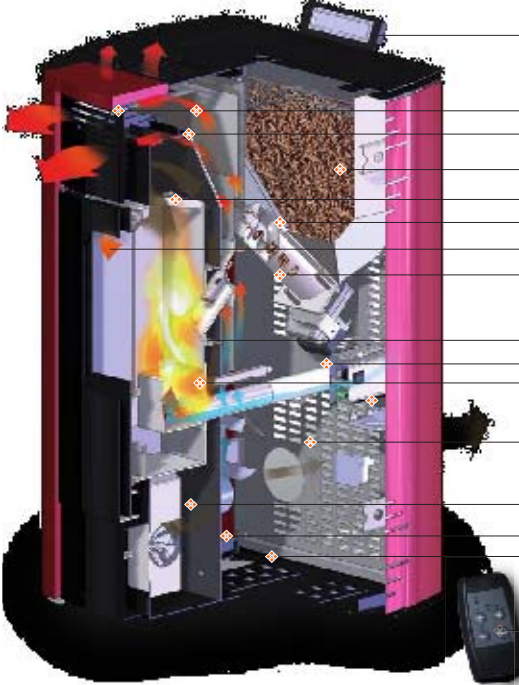

- 12 > 1 Pellet tank
- 2 Automatic pellet loading system
- 9 > 3 Combustion chamber back
- 14 > 4 Cast-iron burner
- 1 > 5 Combustion air inlet
- 7 > 6 "Clean glass" air inlet
- 2 > 7 Smoke exit
- 6 > 8 Smoke exhauster
- 10 > 9 Air Exit (natural or forced convection)
- 3 > 10 Security temperature probe
- 5 > 11 Smoke extraction area
- 4 > 12 Electronic system to communicate with the remote control and the upper display
- 7 > 13 Infrared remote control
- 8 > 14 Emergency valve in case of overpressure
- 11 > 15 Convection fan (until 250 m3/h)
- 15 > 16 Room temperature probe
- 17 > 17 Safety thermostat
- 18 > 18 ON -OFF Switch; Fuses; Electrical connection
- 19 > 19 Cold air inlet for combustion
- 20 > 20 Smoke duct connection