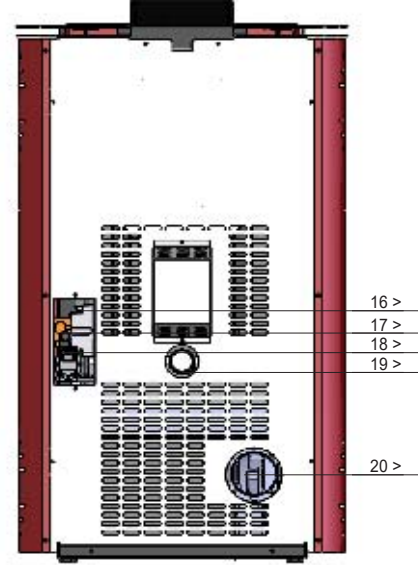

Assicurarsi che la presa di corrente sia sempre accessibile
Assurez-vous que la prise électrique est toujours ouverte
Make sure the power supply is always available
Netzsteckdose soll immer erreichbar bleiben
Zorg ervoor dat het stopcontact altijd bereikbaar is

Telecomando infrarossi
Infrared Remote Control / Fernbedienung / Télécommande / Besturing

Valvola sicurezza sovrappressione
Emergency valve in case of overpressure / Stopdrukschakelaar / Stopdruckventil / Stopdruckventil / Stopdruckventil

Ventilatore tangenziale di convezione
Convection fan (until 250 m3/h) / Tangentiallufner, bis zu 250 m3/h / Ventilator convection jusqu'à 250 m3/h / Ventilator convection (250 m3/h)

Sonda temperatura ambiente
Ambient temperature sensor / Temperatursensor / Sonde de température ambiante

Why would you choose a Chazelles pellet stove ?

Simplicity

- Adjustment of the exact desired temperature as well as the weekly heating schedule
- Big autonomy
- Easy storage of pellet
- Basic adjustments made with the infrared remote control

Performance

- Pellet heating efficiency higher than wood
- Compatible with Low Energy Buildings
- Flamme Verte certification

Quality & Security

- Cast iron burner
- Anti over pressure valve
- Automatic stop in case of over heating
- Conform to the norm EN14785