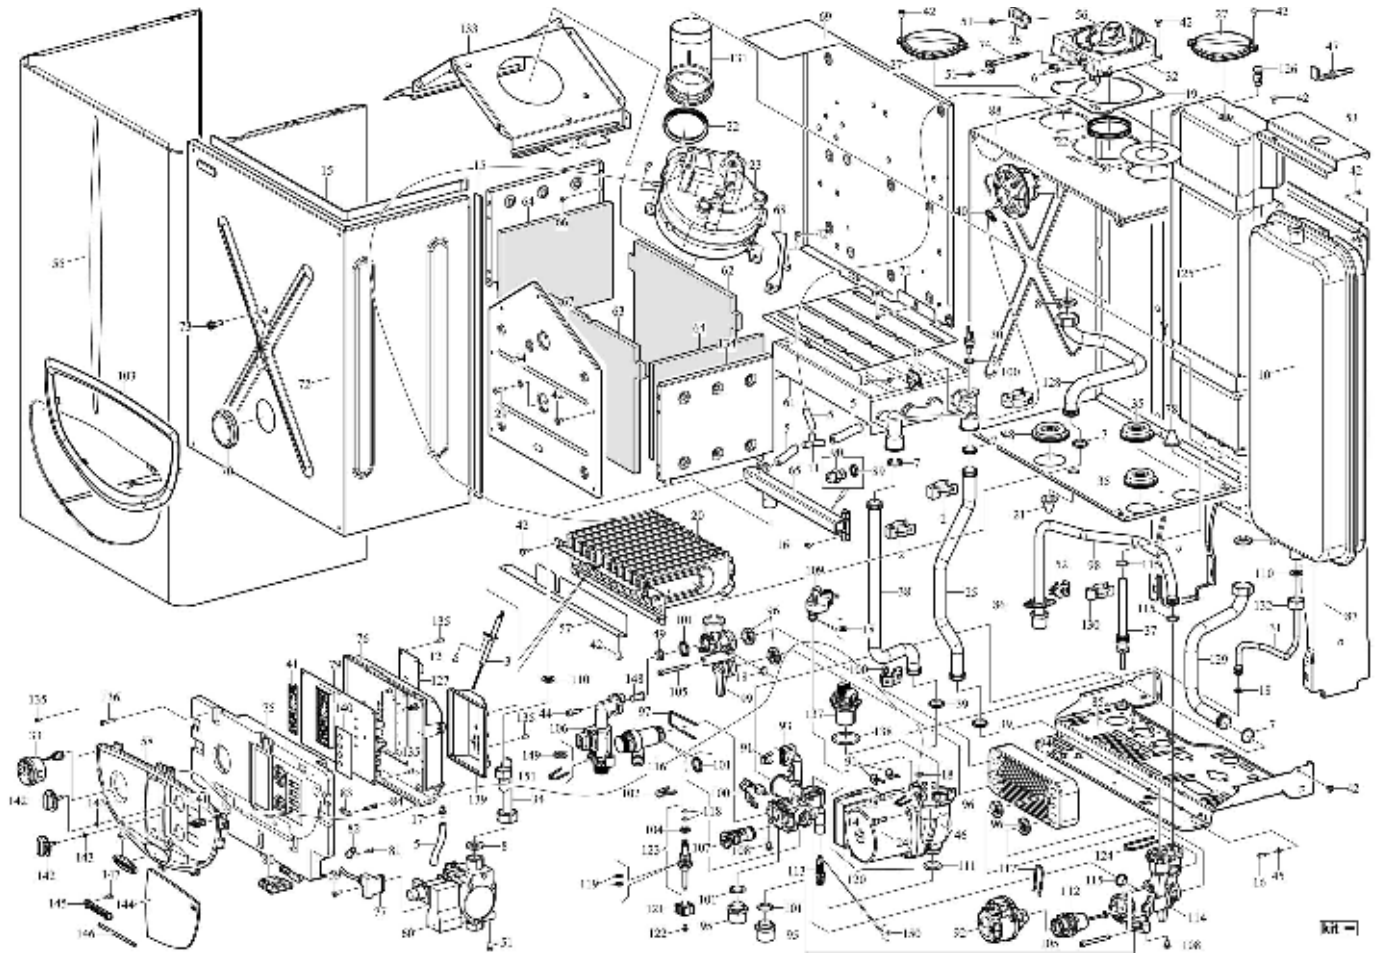

SERIAL NUMBER START
OF SERIES 03/09/10
4298797 3.020922

MAIOR EOLO 24 4 E

156AE

-	3.012552	G20 gas conversion kit
-	3.015861	LPG gas conversion kit
-	3.020108	Hydraulic assembly
-	3.021781	Complete control panel
1	1.010337	Air pressure switch
2	1.021829	Clip for exchanger pipes
3	3.021021	Ignition electrode group
4	1.01110	Crossheaded flat pointed self-tapping screw (4,2x13)
5	1.025986	Silicone pipe (4x8)
6	1.011057	Pressure point screw
7	1.011141	Silicone O-ring (17,86x2,62, 70 sh)
8	3.A0120	Gasket kit (3/4")
9	1.012711	Self-centring gasket
10	1.024086	Expansion vessel (7,5 litres)
11	1.014373	"Y" hose union
12	1.0152	Crossheaded self-tapping screw (3,9x9,5)
13	1.015498	Crossheaded screw (M3,5x4)
14	1.010289	Tropicalized hex socket screw (M5x16)
15	1.013154	Adhesive foam strip (d.15x3)
16	1.016246	Crossheaded self-forming screw (M4x8)
17	1.017228	Anti-condensation pipe fitting
18	nfs	Epdm O-Ring (7,6x2,62, 70 sh)
18	3.021695	Kit of O-rings multi-functions
19	1.017529	Gasket for flange with sample points
20	1.026486	Burner (11 ramps)
21	1.027009	Silicone fairlead (d.2)
22	1.025894	Red peroxide epdm gasket (d.60)
23	1.028550	Fan
24	1.1630	Pump (15-50)
25	1.029041	D.18 pipe, delivery
26	1.024357	Plug for flange with sample points
27	1.029280	Cap for hole d.80
28	nfs	Pressure switch locking clip
28	3.021696	Clip kit
29	1.027215	Stud (d.5)
30	1.021762	NTC fast immersion probe
31	1.030017	Expansion vessel pipe (d.8)
32	1.024356	Flange with sample points
33	1.028880	Manometer
34	1.028562	Gas valve - manifold pipe (d.14)
35	1.023434	Silicone fairlead (d.16)
36	1.022522	Klixon thermostat 105 °C
37	1.028771	"Aqua Celeris" device resistance
38	1.028589	D.18 pipe, return
39	nfs	Epdm O-Ring (18,00x2,8, 83sh)
39	3.021695	Kit of O-rings multi-functions
40	1.010500	Spring pipe clamp for silicone pipe (d.22)
41	1.029354	Adhesive for display
42	1.2275	Flat pointed crossheaded self-tapping screw (4,2x9,5)
43	1.028794	Adhesive nameplate
44	1.030602	Hex socket screw (M5x16)
45	1.4246	Lock washer (M4)
46	1.028554	Pump body
47	1.5899	Wall plug package (d.10x50)
48	1.025064	Silicone fairlead (d.12,5)
49	1.020426	Flow limiter (8 litres)
50	2.014201	Flue diaphragm (d.44)
51	1.2170	Crossheaded screw (M4x8)
52	1.025380	D.h.w. NTC probe
53	2.013901	Bracket for expansion vessel
54	1.021517	Fixed washer
55	2.013875	Casing framework
56	1.019562	Flue shutter adjustment deflector
57	2.014324	Burner bottom deflector
58	1.028526	Control panel push-button
59	1.013186	Screw (M3,5x16)
60	1.014365	SIT 845 gas valve with connections
61	1.015791	86-fin exchanger
62	1.028991	Rear ecological fibre panel
63	1.028992	Front ecological fibre panel
64	1.028994	Side ecological fibre panel
65	1.026314	G20 11 ramps gas manifold
65	1.026355	LPG 11 ramps gas manifold
66	1.013219	Cone pointed crossheaded self-tapping screw (4,2x6,5)
67	2.013896	Combustion chamber front
68	2.014459	Fan unit mounting plate
69	2.013911	Combustion chamber mount
70	3.012705	Glass inspection hole group with gasket
71	2.014242	Grid for exchanger