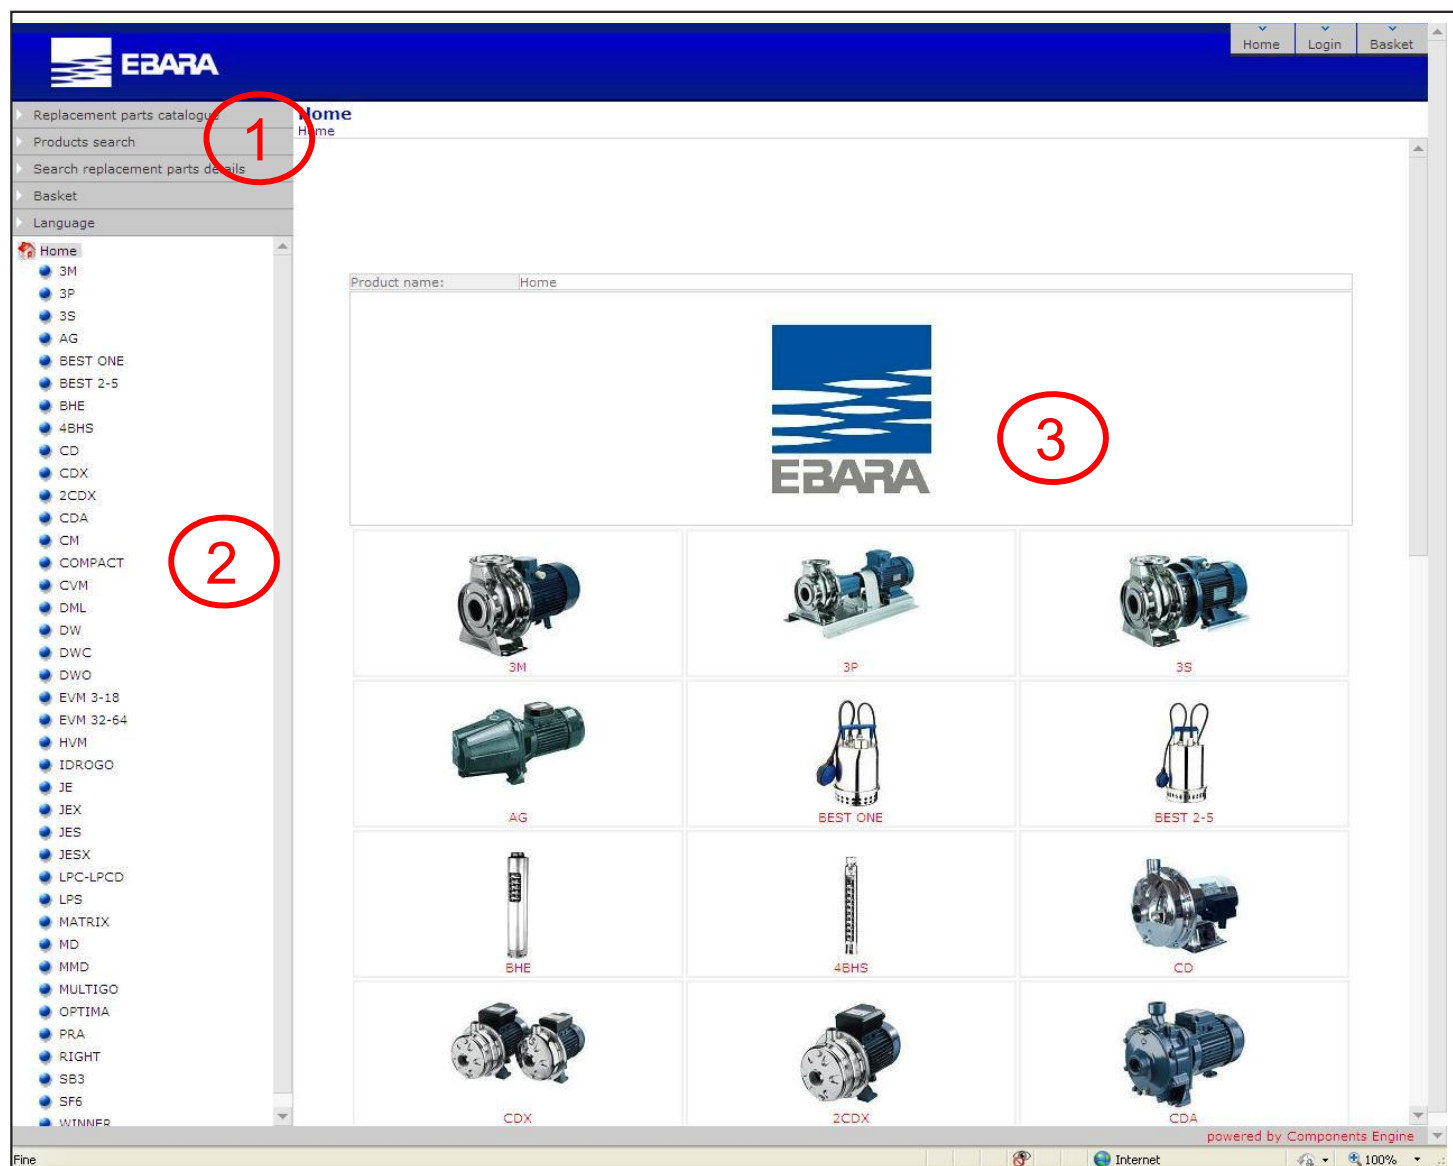

Главная

- 1) Меню программы
- 2) Перечень продукции
- 3) Картинки продукции

Поиск продукции

The screenshot shows the EBARA website's navigation menu on the left, with 'Products search' highlighted. The main content area is titled 'Product search' and contains a search form with the following fields:

- Code / Product name:
- Model / Product :
-

Below the search form is a technical specification label for an EBARA pump. The label includes the EBARA logo, CE and ARO4 certification marks, and the text 'MADE IN ITALY'. The technical data is as follows: