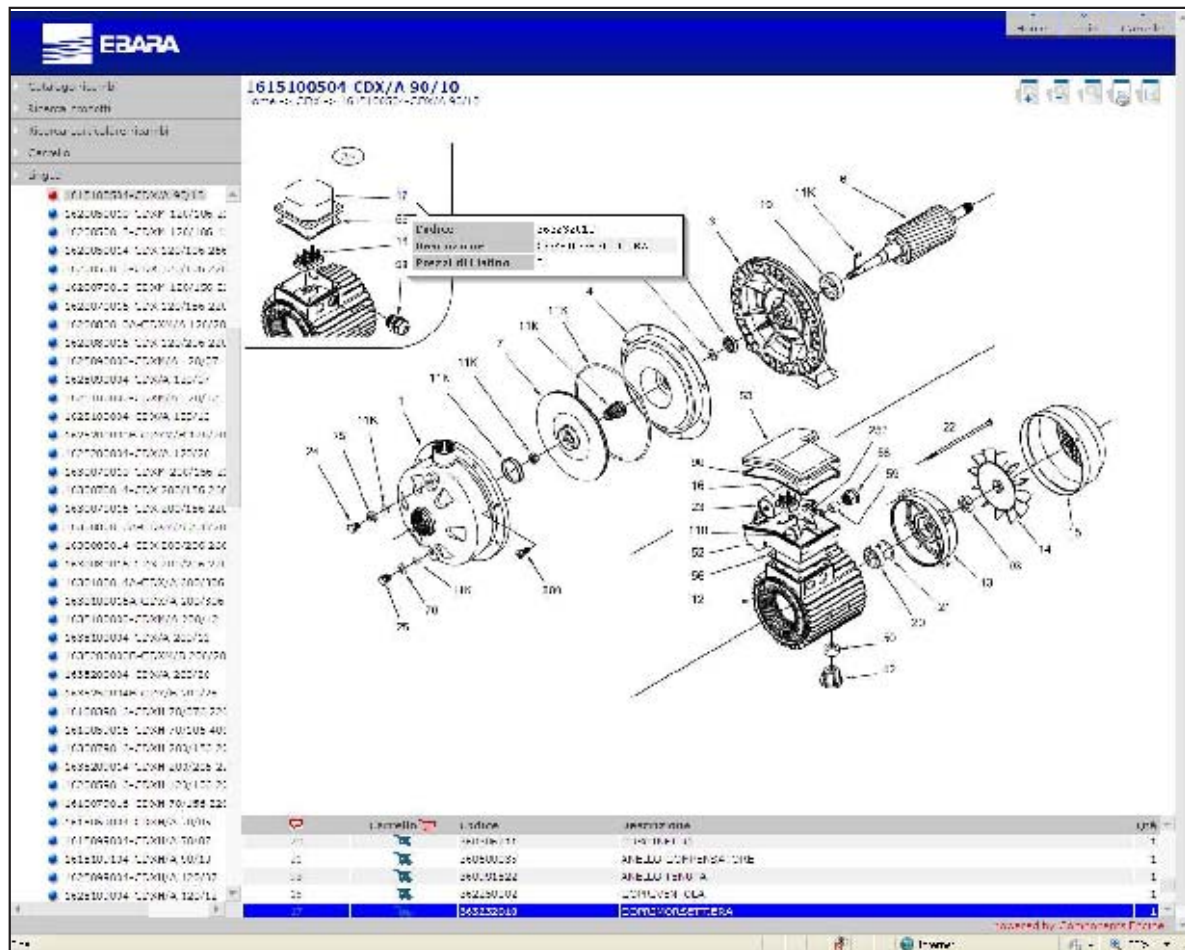

- Щелкните выделенное наименование, чтобы вывести на экран его подробное описание