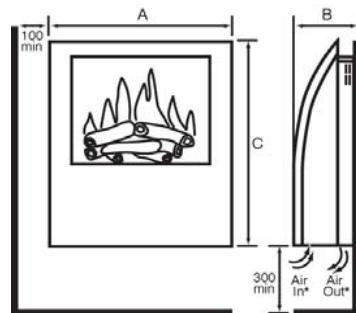

Детальные размеры

Серия Hi-Tech

Примечания:

1. Пожалуйста, примите к сведению: при эксплуатации в условиях, когда шумовой фон очень низок, возможны посторонние звуки вызванные вентилятором, создающим эффект горящего пламени. Это нормальное явление и поэтому не должно быть поводом для беспокойства.