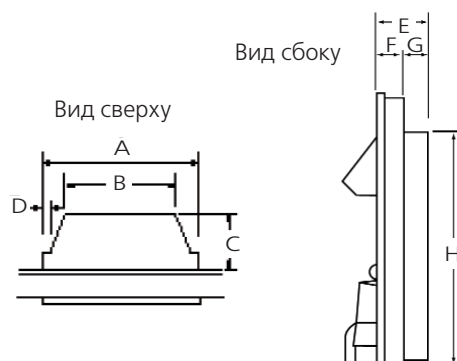

A	B	C
SP2	495	180	587
SP4	964	170	664
SP8	578	181	675
SP9	1010	168	696

Электрические встраиваемые камины #