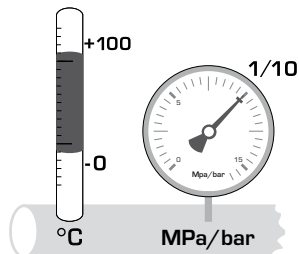

www.esbe.se

SERIES VTD300

NO.1 IN HYDRONIC SYSTEM CONTROL

Mtrl.nr: 9814 04 08 • Ritrn.nr: 9218 • utg. C • Rev. 1106

Series VTD322

CE
PED 97/23/EC

2**3****4****5****6**

All piping Schematics are General Representations