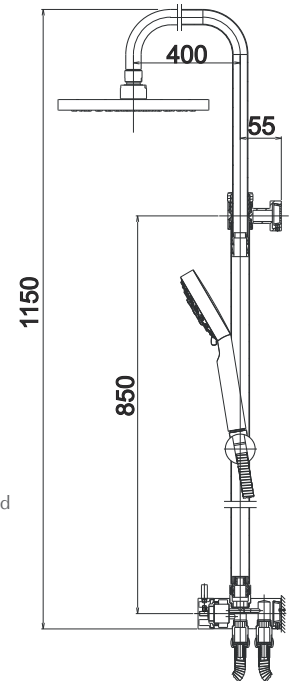

Art.: UH12551

EAN: 3838963625513

● chrom ■ хром ■ chrome

Shower set for wall mount or concealed shower / bath taps.

Bemerkung: handbrause fi 100 mm mit 5 Strahlen, regen/mix/massage/mix/bubbles mit soft – antikalk strahl Duesen

Примечание: handshower fi 100 mm with 5 sprays, rain/mix/massage/mix/sparkling jet, and soft, easy-to-clean anticalc nozzles

Note: handshower fi 100 mm with 5 sprays, rain/mix/massage/mix/sparkling jet, and soft, easy-to-clean anticalc nozzles