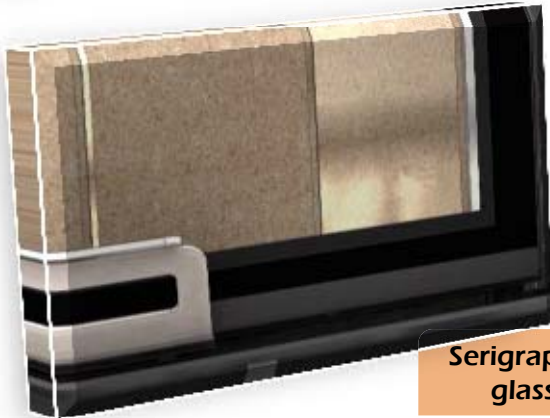

Convenience

- Lifting up door for a glass cleaner, longer : “Glass Protect System”
- Lateral opening for the cleaning of the window
- Possibility to add a fan (depending the models)
- Heat accumulation thanks to the refractory bricks

Pleasure

- Serigraphic glass
- Wide glasses to enjoy the fire
- 2 colours available for the combustion chamber : beige or black
- Compatible with the Chazelles hot air distribution system – to heat the whole house

Quality & Security

- Made in France
- Flamme Verte certification
- 10 years warranty
- Conform to the norm EN13229
- Removable “cold hand” handle for security and aestheticism
- Combustion chamber made in refractory bricks

Serigraphic glass