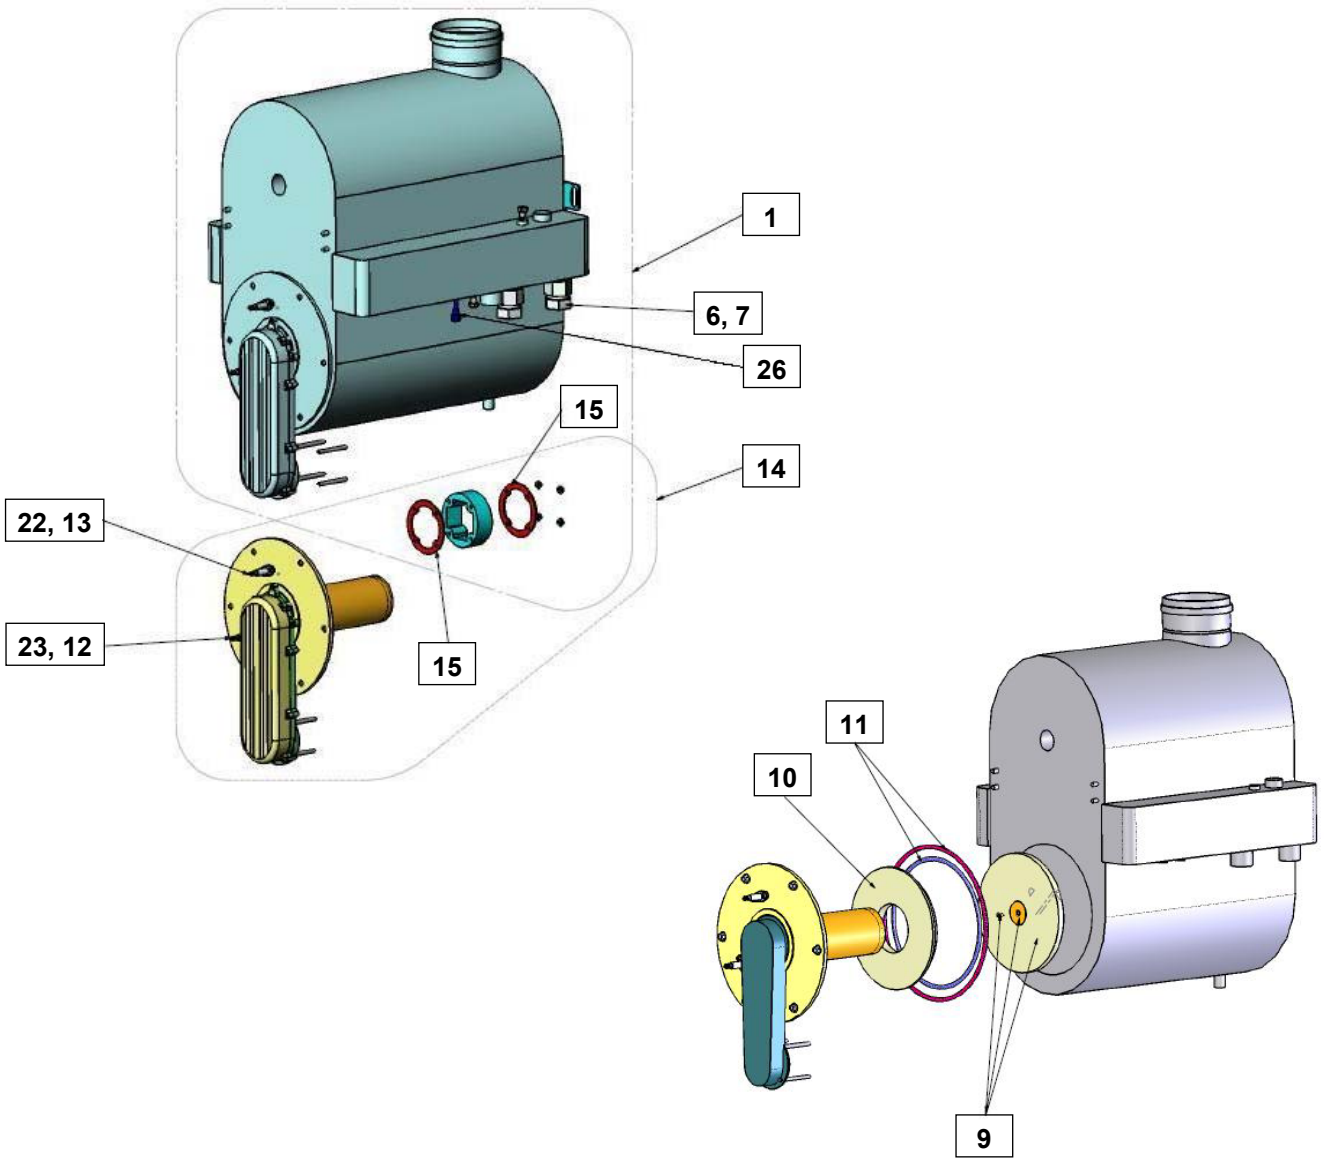

## Spare Parts List R30

---

**This spare parts list has been made according to the latest production models. For articles not mentioned in this list, please contact the Rendamax Sales department with the boiler serial number and a part number and/or description of the article.**

## Heat Exchangers & Parts

Pos		R30 - 45	R30 - 65	R30 - 85	R30 - 100	R30 - 120
1	Burner / Heat exchanger Complete	DBW016AS	DBW022AS	DBW027AS	DBW032AS	DBW041AS
2	Flow Tubing Complete	3045L1D1AS			3100L1D1AS	
3	Return Tubing Complete	3045L1A1AS			3100L1A1AS	
4	Venting Device	CBV010				
5	Venting Device sealing ring	DWS040				
6	Compression Fitting 1"-28mm	FKM250				
7	Clamping ring 28	FKM251				
8	Pump	RPI460	RPI465		RPI468	