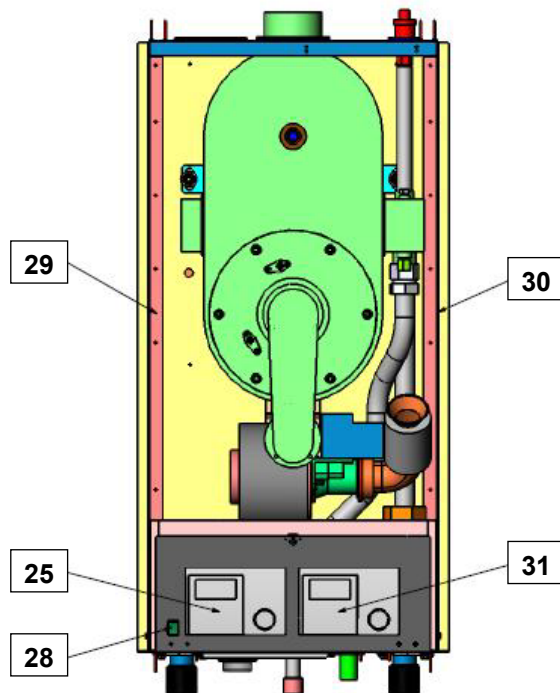

## Heat Exchangers & Parts

Pos		R30 - 45	R30 - 65	R30 - 85	R30 - 100	R30 - 120
1	Burner / Heat exchanger Complete	DBW016AS	DBW022AS	DBW027AS	DBW032AS	DBW041AS
2	Flow Tubing Complete	3045L1D1AS			3100L1D1AS	
3	Return Tubing Complete	3045L1A1AS			3100L1A1AS	
4	Venting Device	CBV010				
5	Venting Device sealing ring	DWS040				
6	Compression Fitting 1"-28mm	FKM250				
7	Clamping ring 28	FKM251				
8	Pump	RPI460	RPI465		RPI468	