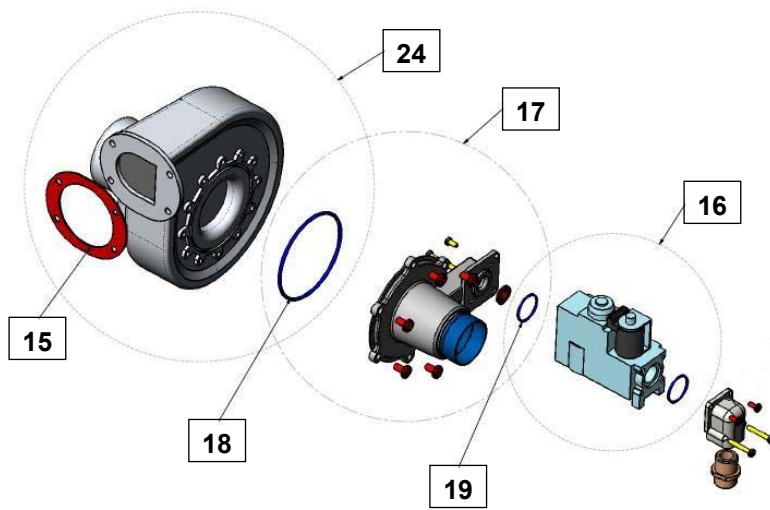

## Heat Exchangers & Parts

Pos		R30 - 45	R30 - 65	R30 - 85	R30 - 100	R30 - 120
1	Burner / Heat exchanger Complete	DBW016AS	DBW022AS	DBW027AS	DBW032AS	DBW041AS
2	Flow Tubing Complete	3045L1D1AS			3100L1D1AS	
3	Return Tubing Complete	3045L1A1AS			3100L1A1AS	
4	Venting Device	CBV010				
5	Venting Device sealing ring	DWS040				
6	Compression Fitting 1"-28mm	FKM250				
7	Clamping ring 28	FKM251				
8	Pump	RPI460	RPI465		RPI468	