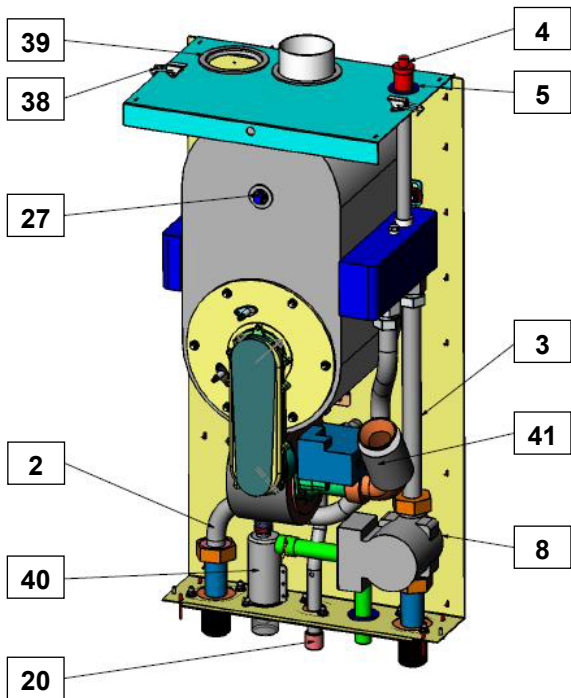

## Heat Exchangers & Parts

Pos		R30 - 45	R30 - 65	R30 - 85	R30 - 100	R30 - 120
1	Burner / Heat exchanger Complete	DBW016AS	DBW022AS	DBW027AS	DBW032AS	DBW041AS
2	Flow Tubing Complete	3045L1D1AS			3100L1D1AS	
3	Return Tubing Complete	3045L1A1AS			3100L1A1AS	
4	Venting Device	CBV010				
5	Venting Device sealing ring	DWS040				
6	Compression Fitting 1"-28mm	FKM250				
7	Clamping ring 28	FKM251				
8	Pump	RPI460	RPI465		RPI468	

## Burner Parts

Pos		R30 - 45	R30 - 65	R30 - 85	R30 - 100	R30 - 120
14	Burner	RIB051AS	RIB056AS	RIB070AS	RIB075AS	RIB080AS
15	Restrictionplate Gasket	2x TR00V101				2x 3120V101