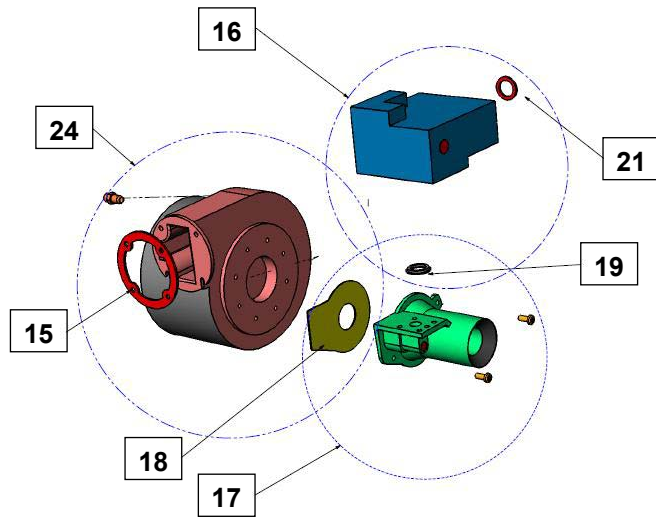

## Heat Exchangers & Parts

Pos		R30 - 45	R30 - 65	R30 - 85	R30 - 100	R30 - 120
1	Burner / Heat exchanger Complete	DBW016AS	DBW022AS	DBW027AS	DBW032AS	DBW041AS
2	Flow Tubing Complete	3045L1D1AS			3100L1D1AS	
3	Return Tubing Complete	3045L1A1AS			3100L1A1AS	
4	Venting Device	CBV010				
5	Venting Device sealing ring	DWS040				
6	Compression Fitting 1"-28mm	FKM250				
7	Clamping ring 28	FKM251				
8	Pump	RPI460	RPI465		RPI468	