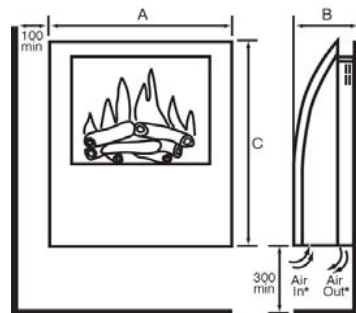

Детальные размеры

Серия Hi-Tech

Примечания:

1. Пожалуйста, примите к сведению: при эксплуатации в условиях, когда шумовой фон очень низок, возможны посторонние звуки вызванные вентилятором, создающим эффект горящего пламени. Это нормальное явление и поэтому не должно быть поводом для беспокойства.

	A	B	C
SP2	495	180	587
SP4	964	170	664
SP8	578	181	675
SP9	1010	168	696