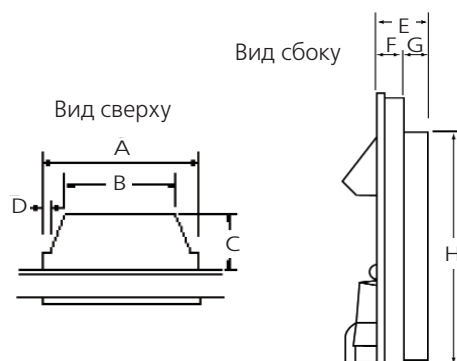

Электрические встраиваемые камины

	A	B	C	D	E	F	G	H
Shaftsbury	405	300	140	52	210	70	140	540
Copenhagen	405	337	107	30	120	13	107	545
Avola	410	340	115	16	125	70	55	540
Chalbury	410	340	115	16	140	85	55	540
Horton	410	340	115	16	134	79	55	540
Michigan	410	340	110	16	126	76	55	540
Wynford	410	340	110	16	120	70	50	540

Все размеры указаны в миллиметрах. Пожалуйста, учитывайте допуск +/- 5 мм.

Dimplex®

Официальный представитель в России:
Торговый Дом "Белая Гвардия"

Москва, 5-й Донской пр-д., 21-Б, стр.10, этаж 6
Телефон: (495) 916-96-97, факс: (495) 916-96-98

www.electrokamin.ru

БЕЛАЯ ГВАРДИЯ®
торговый дом