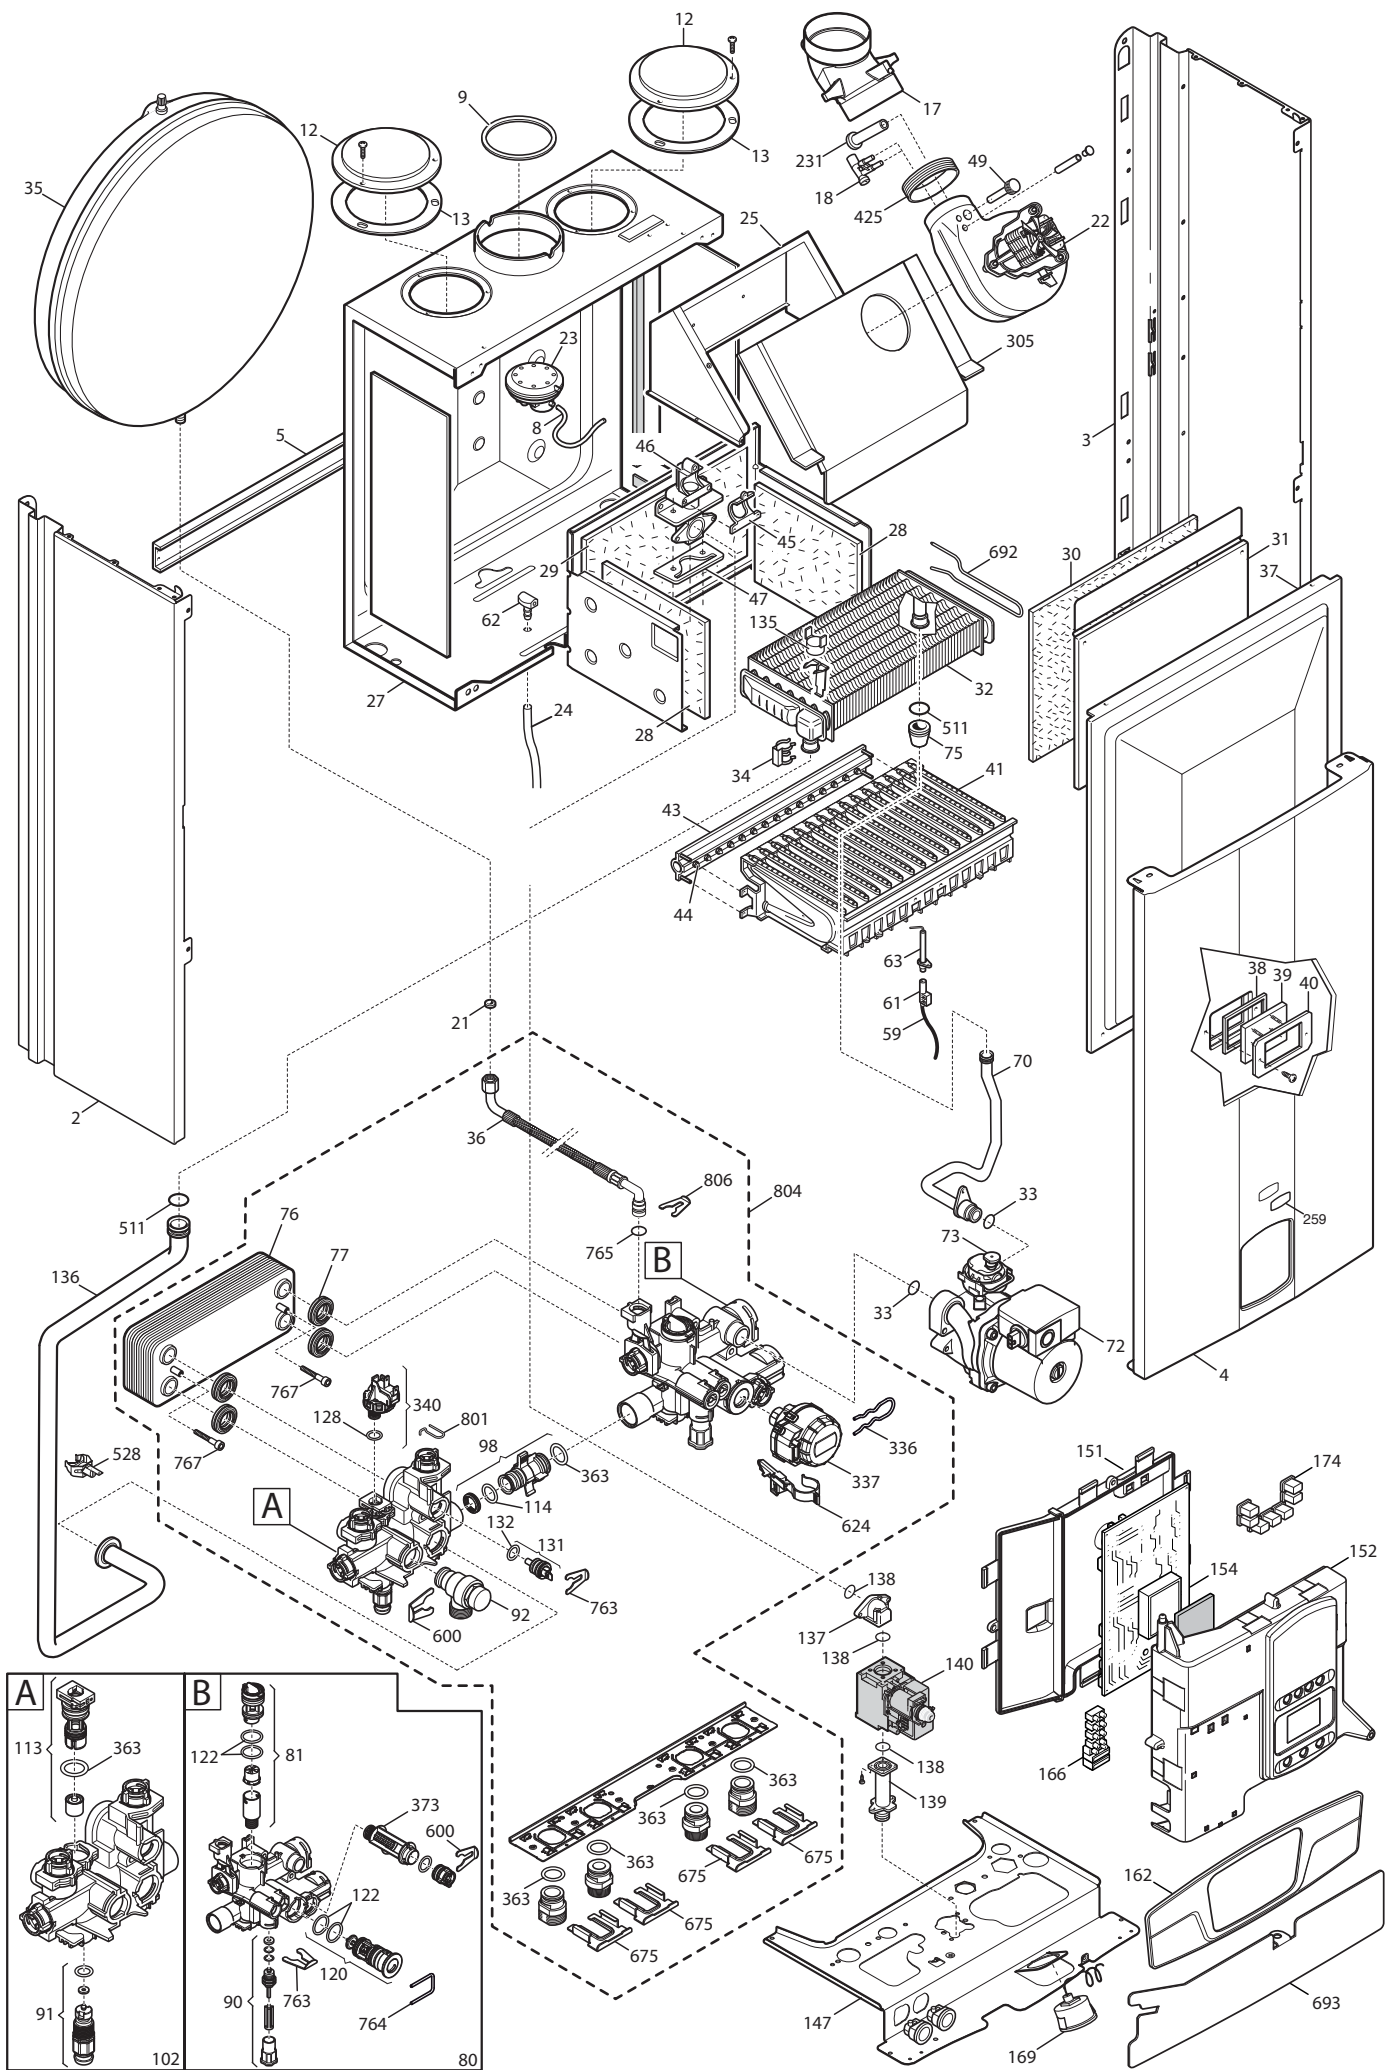

№ Pos.	Описание	Коды/ Code	FOURTECH 1.14	FOURTECH 1.24	FOURTECH 24	FOURTECH 1.14 F	FOURTECH 1.24 F	FOURTECH 24 F	До серийного номера	Начиная с серийного номера	Взаимозаменяемость	Код новой детали	Модели FOURTECH
			CSB461143680	CSB461243680	CSB462243680/1	CSB465143680	CSB465243680	CSB466243680/1					
804	входная гидравлическая группа	5698760			X			X					XXX
804	входная гидравлическая группа	5699200	X	X		X	X						XXX
999	перемычка комнатного термостата	8414540	X	X	X	X	X	X					XXX
999	проводка: кабель питания	8414620	X	X	X	X	X	X					XXX
999	кабель заземления	8419040	X	X	X	X	X	X					XXX
999	низковольтная проводка (от разъем платы X4 к термостату перегрева, датчику NTC отопления, термостату тяги)	8513650	X	X	X								XXX
999	проводка вентилятора	8513660				X	X	X					XXX
999	низковольтная проводка (от разъем платы X4 к термостату перегрева, датчику NTC отопления, пневмореле)	8513670				X	X	X					XXX
999	проводка электропитания (от разъема платы X3 к клеммной колодке, трехходовому клапану, насосу, газ. Клапану SIT)	8513890			X			X					XXX
999	проводка электропитания (от разъема платы X3 к клеммной колодке, трехходовому клапану, насосу, газ. Клапану Honeywell)	8513900			X			X					XXX
999	низковольтн. проводка (Разъем платы X5 к модулятору, датчику протока, клеммной колодке, датчику NTC ГВС, гидр. прессостату)	8513910			X			X					XXX
999	проводка электропитания (от разъема платы X3 к клеммной колодке, насосу, газ. Клапану SIT)	8513930	X	X		X	X						XXX
999	проводка электропитания (от разъема платы X3 к клеммной колодке, насосу, газ. Клапану Honeywell)	8513940	X	X		X	X						XXX
999	низковольтн. проводка (Разъем платы X5 к модулятору, клеммной колодке, датчику NTC ГВС, гидр. прессостату)	8513950	X	X		X	X						XXX