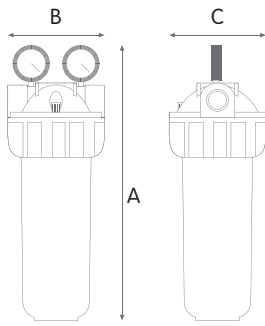

PLUS M 3P SX

WORKING CONDITIONS

Max working pressure:
BSP versions _____ 8 bar (116 psi)
NPT versions _____ 8,6 bar (125 psi)
Max working temperature _____ 45°C (113°F)
Min working temperature _____ 4°C (39,2°F)

SPECIFICATIONS

Non-toxic materials, suitable for drinking water.
Head and ring nut: reinforced polypropylene.
Bowl: PET.
O-ring: EPDM.
Breather-valve: body polypropylene, o-ring EPDM.
IN/OUT brass threads: CW 617 N brass.
Manometers: radial type, pressure range 0-12 bar, 0-170 psi.

PLUS M 3P SX clear housings with 2 manometers

HOUSINGS WITH BRASS BSP THREADS

CODE	MODEL	SUITABLE CARTRIDGE	IN/OUT	DIMENSIONS mm		
				A	B	C
RA107T114	MEDIUM PLUS M 3P MFO SX TS	5"	1/2"	241	133	130
RA107T414	MEDIUM PLUS M 3P AFO SX TS	5"	3/4"	241	133	130
RA107T714	MEDIUM PLUS M 3P BFO SX TS	5"	1"	247	145	130
RA109T114	JUNIOR PLUS M 3P MFO SX TS	7"	1/2"	291	133	130
RA109T414	JUNIOR PLUS M 3P AFO SX TS	7"	3/4"	291	133	130
RA109T714	JUNIOR PLUS M 3P BFO SX TS	7"	1"	297	145	130
RA111T114	SENIOR PLUS M 3P MFO SX TS	10"	1/2"	365	133	130
RA111T414	SENIOR PLUS M 3P AFO SX TS	10"	3/4"	365	133	130
RA111T714	SENIOR PLUS M 3P BFO SX TS	10"	1"	371	145	130
RA115T114	MASTER PLUS M 3P MFO SX TS	20"	1/2"	621	133	130
RA115T414	MASTER PLUS M 3P AFO SX TS	20"	3/4"	621	133	130
RA115T714	MASTER PLUS M 3P BFO SX TS	20"	1"	627	145	130

HOUSINGS WITH PLASTIC BSP THREADS

CODE	MODEL	SUITABLE CARTRIDGE	IN/OUT	DIMENSIONS mm		
				A	B	C
RA107T418	MEDIUM PLUS M 3P AFP SX TS	5"	3/4"	241	133	130
RA107T718	MEDIUM PLUS M 3P BFP SX TS	5"	1"	247	145	130
RA109T418	JUNIOR PLUS M 3P AFP SX TS	7"	3/4"	291	133	130
RA109T718	JUNIOR PLUS M 3P BFP SX TS	7"	1"	297	145	130
RA111T418	SENIOR PLUS M 3P AFP SX TS	10"	3/4"	365	133	130
RA111T718	SENIOR PLUS M 3P BFP SX TS	10"	1"	371	145	130
RA115T418	MASTER PLUS M 3P AFP SX TS	20"	3/4"	621	133	130
RA115T718	MASTER PLUS M 3P BFP SX TS	20"	1"	627	145	130

HOUSINGS WITH PLASTIC NPT THREADS

CODE	MODEL	SUITABLE CARTRIDGE	IN/OUT	DIMENSIONS mm		
				A	B	C
RA107T416	MEDIUM PLUS M 3P AFP NPT SX TS	5"	3/4"	241	133	130
RA107T716	MEDIUM PLUS M 3P BFP NPT SX TS	5"	1"	247	145	130
RA109T416	JUNIOR PLUS M 3P AFP NPT SX TS	7"	3/4"	291	133	130
RA109T716	JUNIOR PLUS M 3P BFP NPT SX TS	7"	1"	297	145	130
RA111T416	SENIOR PLUS M 3P AFP NPT SX TS	10"	3/4"	365	133	130
RA111T716	SENIOR PLUS M 3P BFP NPT SX TS	10"	1"	371	145	130
RA115T416	MASTER PLUS M 3P AFP NPT SX TS	20"	3/4"	621	133	130
RA115T716	MASTER PLUS M 3P BFP NPT SX TS	20"	1"	627	145	130

VARIANTS AVAILABLE ON MINIMUM QUANTITY:

- RT housings suitable for filter cartridges with length 508 mm

Some items in the list are subject to minimum order quantities and/or to longer delivery term.