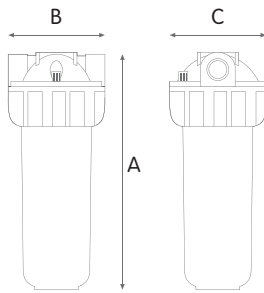

WORKING CONDITIONS

Max working pressure:
BSP versions _____ 8 bar (116 psi)
NPT versions _____ 8,6 bar (125 psi)
Max working temperature _____ 45°C (113°F)
Min working temperature _____ 4°C (39,2°F)

SPECIFICATIONS

Non-toxic materials, suitable for drinking water.
Head and ring nut: reinforced polypropylene.
Bowl: PET.
O-ring: EPDM.
Breather-valve: body polypropylene, o-ring EPDM.
IN/OUT brass threads: CW 617 N brass.

PLUS 3P SX blue housings

HOUSINGS WITH BRASS BSP THREADS

CODE	MODEL	SUITABLE CARTRIDGE	IN/OUT	DIMENSIONS mm		
				A	B	C
RA107T112	MEDIUM PLUS 3P MFO SX AB	5"	1/2"	191	133	130
RA107T412	MEDIUM PLUS 3P AFO SX AB	5"	3/4"	191	133	130
RA107T712	MEDIUM PLUS 3P BFO SX AB	5"	1"	197	145	130
RA109T112	JUNIOR PLUS 3P MFO SX AB	7"	1/2"	241	133	130
RA109T412	JUNIOR PLUS 3P AFO SX AB	7"	3/4"	241	133	130
RA109T712	JUNIOR PLUS 3P BFO SX AB	7"	1"	247	145	130
RA111T112	SENIOR PLUS 3P MFO SX AB	10"	1/2"	315	133	130
RA111T412	SENIOR PLUS 3P AFO SX AB	10"	3/4"	315	133	130
RA111T712	SENIOR PLUS 3P BFO SX AB	10"	1"	321	145	130
RA115T112	MASTER PLUS 3P MFO SX AB	20"	1/2"	571	133	130
RA115T412	MASTER PLUS 3P AFO SX AB	20"	3/4"	571	133	130
RA115T712	MASTER PLUS 3P BFO SX AB	20"	1"	577	145	130

HOUSINGS WITH PLASTIC BSP THREADS

CODE	MODEL	SUITABLE CARTRIDGE	IN/OUT	DIMENSIONS mm		
				A	B	C
RA107T212	MEDIUM PLUS 3P MFP SX AB	5"	1/2"	191	133	130
RA107T512	MEDIUM PLUS 3P AFP SX AB	5"	3/4"	191	133	130
RA107T812	MEDIUM PLUS 3P BFP SX AB	5"	1"	197	145	130
RA109T212	JUNIOR PLUS 3P MFP SX AB	7"	1/2"	241	133	130
RA109T512	JUNIOR PLUS 3P AFP SX AB	7"	3/4"	241	133	130
RA109T812	JUNIOR PLUS 3P BFP SX AB	7"	1"	247	145	130
RA111T212	SENIOR PLUS 3P MFP SX AB	10"	1/2"	315	133	130
RA111T512	SENIOR PLUS 3P AFP SX AB	10"	3/4"	315	133	130
RA111T812	SENIOR PLUS 3P BFP SX AB	10"	1"	321	145	130
RA115T212	MASTER PLUS 3P MFP SX AB	20"	1/2"	571	133	130
RA115T512	MASTER PLUS 3P AFP SX AB	20"	3/4"	571	133	130
RA115T812	MASTER PLUS 3P BFP SX AB	20"	1"	577	145	130

HOUSINGS WITH PLASTIC NPT THREADS

CODE	MODEL	SUITABLE CARTRIDGE	IN/OUT	DIMENSIONS mm		
				A	B	C
RA107T514	MEDIUM PLUS 3P AFP NPT SX AB	5"	3/4"	191	133	130
RA107T814	MEDIUM PLUS 3P BFP NPT SX AB	5"	1"	197	145	130
RA109T514	JUNIOR PLUS 3P AFP NPT SX AB	7"	3/4"	241	133	130
RA109T814	JUNIOR PLUS 3P BFP NPT SX AB	7"	1"	247	145	130
RA111T612	SENIOR PLUS 3P AFP NPT SX AB	10"	3/4"	315	133	130
RA111T613	SENIOR PLUS 3P BFP NPT SX AB	10"	1"	321	145	130
RA115T612	MASTER PLUS 3P AFP NPT SX AB	20"	3/4"	571	133	130
RA115T814	MASTER PLUS 3P BFP NPT SX AB	20"	1"	577	145	130

HOUSINGS WITH PLASTIC BSP THREADS