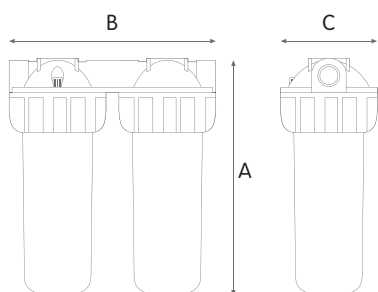

WORKING CONDITIONS

Max working pressure:
BSP versions _____ 8 bar (116 psi)
NPT versions _____ 8,6 bar (125 psi)
Max working temperature _____ 45°C (113°F)
Min working temperature _____ 4°C (39,2°F)

SPECIFICATIONS

Non-toxic materials, suitable for drinking water.
Head and ring nut: reinforced polypropylene.
Bowl: PET.
O-ring: EPDM.
Breather-valve: body polypropylene, o-ring EPDM.
IN/OUT brass threads: CW 617 N brass.

DUPLEX PLUS 3P SX blue housings

HOUSINGS WITH BRASS BSP THREADS

CODE	MODEL	SUITABLE CARTRIDGE	IN/OUT	DIMENSIONS mm		
				A	B	C
RA108T412	MEDIUM DUPLEX PLUS 3P AFO SX AB	5"	3/4"	191	275	130
RA108T712	MEDIUM DUPLEX PLUS 3P BFO SX AB	5"	1"	191	275	130
RA110T412	JUNIOR DUPLEX PLUS 3P AFO SX AB	7"	3/4"	241	275	130
RA110T712	JUNIOR DUPLEX PLUS 3P BFO SX AB	7"	1"	241	275	130
RA112T412	SENIOR DUPLEX PLUS 3P AFO SX AB	10"	3/4"	315	275	130
RA112T712	SENIOR DUPLEX PLUS 3P BFO SX AB	10"	1"	315	275	130
RA116T412	MASTER DUPLEX PLUS 3P AFO SX AB	20"	3/4"	571	275	130
RA116T712	MASTER DUPLEX PLUS 3P BFO SX AB	20"	1"	571	275	130

HOUSINGS WITH PLASTIC BSP THREADS

CODE	MODEL	SUITABLE CARTRIDGE	IN/OUT	DIMENSIONS mm		
				A	B	C
RA108T512	MEDIUM DUPLEX PLUS 3P AFP SX AB	5"	3/4"	191	275	130
RA110T512	JUNIOR DUPLEX PLUS 3P AFP SX AB	7"	3/4"	241	275	130
RA112T512	SENIOR DUPLEX PLUS 3P AFP SX AB	10"	3/4"	315	275	130
RA116T512	MASTER DUPLEX PLUS 3P AFP SX AB	20"	3/4"	571	275	130

HOUSINGS WITH PLASTIC NPT THREADS

CODE	MODEL	SUITABLE CARTRIDGE	IN/OUT	DIMENSIONS mm		
				A	B	C
RA108T514	MEDIUM DUPLEX PLUS 3P AFP NPT SX AB	5"	3/4"	191	275	130
RA110T514	JUNIOR DUPLEX PLUS 3P AFP NPT SX AB	7"	3/4"	241	275	130
RA112T612	SENIOR DUPLEX PLUS 3P AFP NPT SX AB	10"	3/4"	315	275	130
RA116T612	MASTER DUPLEX PLUS 3P AFP NPT SX AB	20"	3/4"	571	275	130

VARIANTS AVAILABLE ON MINIMUM QUANTITY:

- RT housings suitable for filter cartridges with length 508 mm

Some items in the list are subject to minimum order quantities and/or to longer delivery term.