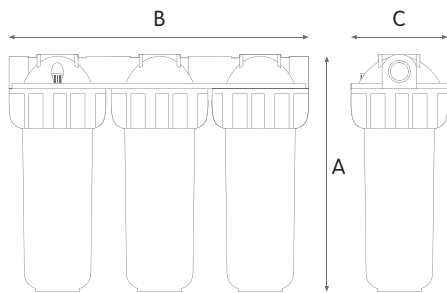

TRIPLEX PLUS 3P SX

WORKING CONDITIONS

Max working pressure:
BSP versions _____ 8 bar (116 psi)
NPT versions _____ 8,6 bar (125 psi)
Max working temperature _____ 45°C (113°F)
Min working temperature _____ 4°C (39,2°F)

SPECIFICATIONS

Non-toxic materials, suitable for drinking water.
Head and ring nut: reinforced polypropylene.
Bowl: PET.
O-ring: EPDM.
Breather-valve: body polypropylene, o-ring EPDM.
IN/OUT brass threads: CW 617 N brass.

TRIPLEX PLUS 3P SX clear housings

HOUSINGS WITH BRASS BSP THREADS

CODE	MODEL	SUITABLE CARTRIDGE	IN/OUT	DIMENSIONS mm		
				A	B	C
RA108T431	MEDIUM TRIPLEX PLUS 3P AFO SX TS	5"	3/4"	191	420	130
RA108T731	MEDIUM TRIPLEX PLUS 3P BFO SX TS	5"	1"	191	420	130
RA110T431	JUNIOR TRIPLEX PLUS 3P AFO SX TS	7"	3/4"	241	420	130
RA110T731	JUNIOR TRIPLEX PLUS 3P BFO SX TS	7"	1"	241	420	130
RA112T431	SENIOR TRIPLEX PLUS 3P AFO SX TS	10"	3/4"	315	420	130
RA112T731	SENIOR TRIPLEX PLUS 3P BFO SX TS	10"	1"	315	420	130
RA116T431	MASTER TRIPLEX PLUS 3P AFO SX TS	20"	3/4"	571	420	130
RA116T731	MASTER TRIPLEX PLUS 3P BFO SX TS	20"	1"	571	420	130

HOUSINGS WITH PLASTIC BSP THREADS

CODE	MODEL	SUITABLE CARTRIDGE	IN/OUT	DIMENSIONS mm		
				A	B	C
RA108T531	MEDIUM TRIPLEX PLUS 3P AFP SX TS	5"	3/4"	191	420	130
RA108T831	MEDIUM TRIPLEX PLUS 3P BFP SX TS	5"	1"	191	420	130
RA110T531	JUNIOR TRIPLEX PLUS 3P AFP SX TS	7"	3/4"	241	420	130
RA110T831	JUNIOR TRIPLEX PLUS 3P BFP SX TS	7"	1"	241	420	130
RA112T531	SENIOR TRIPLEX PLUS 3P AFP SX TS	10"	3/4"	315	420	130
RA112T831	SENIOR TRIPLEX PLUS 3P BFP SX TS	10"	1"	315	420	130
RA116T531	MASTER TRIPLEX PLUS 3P AFP SX TS	20"	3/4"	571	420	130
RA116T831	MASTER TRIPLEX PLUS 3P BFP SX TS	20"	1"	571	420	130

HOUSINGS WITH PLASTIC NPT THREADS

CODE	MODEL	SUITABLE CARTRIDGE	IN/OUT	DIMENSIONS mm		
				A	B	C
RA108T533	MEDIUM TRIPLEX PLUS 3P AFP NPT SX TS	5"	3/4"	191	420	130
RA110T533	JUNIOR TRIPLEX PLUS 3P AFP NPT SX TS	7"	3/4"	241	420	130
RA112T533	SENIOR TRIPLEX PLUS 3P AFP NPT SX TS	10"	3/4"	315	420	130
RA116T533	MASTER TRIPLEX PLUS 3P AFP NPT SX TS	20"	3/4"	571	420	130

VARIANTS AVAILABLE ON MINIMUM QUANTITY:

- RT housings suitable for filter cartridges with length 508 mm

Some items in the list are subject to minimum order quantities and/or to longer delivery term.