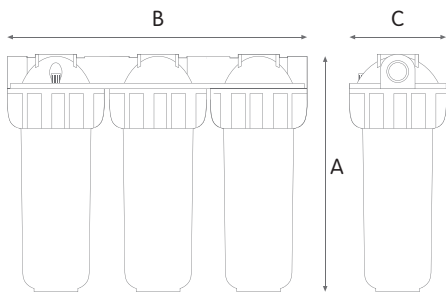

WORKING CONDITIONS

Max working pressure:
BSP versions _____ 8 bar (116 psi)
NPT versions _____ 8,6 bar (125 psi)
Max working temperature _____ 45°C (113°F)
Min working temperature _____ 4°C (39,2°F)

SPECIFICATIONS

Non-toxic materials, suitable for drinking water.
Head and ring nut: reinforced polypropylene.
Bowl: PET.
O-ring: EPDM.
Breather-valve: body polypropylene, o-ring EPDM.
IN/OUT brass threads: CW 617 N brass.

TRIPLEX PLUS 3P SX blue housings

HOUSINGS WITH BRASS BSP THREADS

CODE	MODEL	SUITABLE CARTRIDGE	IN/OUT	DIMENSIONS mm		
				A	B	C
RA108T432	MEDIUM TRIPLEX PLUS 3P AFO SX AB	5"	3/4"	191	420	130
RA108T732	MEDIUM TRIPLEX PLUS 3P BFO SX AB	5"	1"	191	420	130
RA110T432	JUNIOR TRIPLEX PLUS 3P AFO SX AB	7"	3/4"	241	420	130
RA110T732	JUNIOR TRIPLEX PLUS 3P BFO SX AB	7"	1"	241	420	130
RA112T432	SENIOR TRIPLEX PLUS 3P AFO SX AB	10"	3/4"	315	420	130
RA112T732	SENIOR TRIPLEX PLUS 3P BFO SX AB	10"	1"	315	420	130
RA116T432	MASTER TRIPLEX PLUS 3P AFO SX AB	20"	3/4"	571	420	130
RA116T732	MASTER TRIPLEX PLUS 3P BFO SX AB	20"	1"	571	420	130