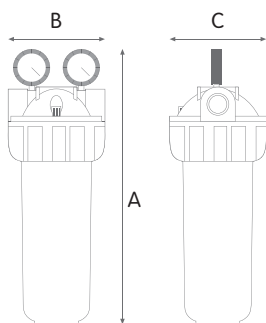

WORKING CONDITIONS

Max working pressure:
BSP versions _____ 8 bar (116 psi)
NPT versions _____ 8,6 bar (125 psi)
Max working temperature _____ 45°C (113°F)
Min working temperature _____ 4°C (39,2°F)

SPECIFICATIONS

Non-toxic materials, suitable for drinking water.
Head and ring nut: reinforced polypropylene.
Bowl: PET.
O-ring: EPDM.
Breather-valve: body polypropylene, o-ring EPDM.
IN/OUT brass threads: CW 617 N brass.
Manometers: radial type, pressure range 0-12 bar, 0-170 psi.

PLUS M 3P SX blue housings with 2 manometers

HOUSINGS WITH BRASS BSP THREADS

CODE	MODEL	SUITABLE CARTRIDGE	IN/OUT	DIMENSIONS mm		
				A	B	C
RA107T115	MEDIUM PLUS M 3P MFO SX AB	5"	1/2"	241	133	130
RA107T415	MEDIUM PLUS M 3P AFO SX AB	5"	3/4"	241	133	130
RA107T715	MEDIUM PLUS M 3P BFO SX AB	5"	1"	247	145	130
RA109T115	JUNIOR PLUS M 3P MFO SX AB	7"	1/2"	291	133	130
RA109T415	JUNIOR PLUS M 3P AFO SX AB	7"	3/4"	291	133	130
RA109T715	JUNIOR PLUS M 3P BFO SX AB	7"	1"	297	145	130
RA111T115	SENIOR PLUS M 3P MFO SX AB	10"	1/2"	365	133	130
RA111T415	SENIOR PLUS M 3P AFO SX AB	10"	3/4"	365	133	130
RA111T715	SENIOR PLUS M 3P BFO SX AB	10"	1"	371	145	130
RA115T115	MASTER PLUS M 3P MFO SX AB	20"	1/2"	621	133	130
RA115T415	MASTER PLUS M 3P AFO SX AB	20"	3/4"	621	133	130
RA115T715	MASTER PLUS M 3P BFO SX AB	20"	1"	627	145	130

HOUSINGS WITH PLASTIC BSP THREADS

CODE	MODEL	SUITABLE CARTRIDGE	IN/OUT	DIMENSIONS mm		
				A	B	C
RA107T419	MEDIUM PLUS M 3P AFP SX AB	5"	3/4"	241	133	130
RA107T719	MEDIUM PLUS M 3P BFP SX AB	5"	1"	247	145	130
RA109T419	JUNIOR PLUS M 3P AFP SX AB	7"	3/4"	291	133	130
RA109T719	JUNIOR PLUS M 3P BFP SX AB	7"	1"	297	145	130
RA111T419	SENIOR PLUS M 3P AFP SX AB	10"	3/4"	365	133	130
RA111T719	SENIOR PLUS M 3P BFP SX AB	10"	1"	371	145	130
RA115T419	MASTER PLUS M 3P AFP SX AB	20"	3/4"	621	133	130
RA115T719	MASTER PLUS M 3P BFP SX AB	20"	1"	627	145	130

HOUSINGS WITH PLASTIC NPT THREADS

CODE	MODEL	SUITABLE CARTRIDGE	IN/OUT	DIMENSIONS mm		
				A	B	C
RA107T417	MEDIUM PLUS M 3P AFP NPT SX AB	5"	3/4"	241	133	130
RA107T717	MEDIUM PLUS M 3P BFP NPT SX AB	5"	1"	247	145	130
RA109T417	JUNIOR PLUS M 3P AFP NPT SX AB	7"	3/4"	291	133	130
RA109T717	JUNIOR PLUS M 3P BFP NPT SX AB	7"	1"	297	145	130
RA111T417	SENIOR PLUS M 3P AFP NPT SX AB	10"	3/4"	365	133	130
RA111T717	SENIOR PLUS M 3P BFP NPT SX AB	10"	1"	371	145	130
RA115T417	MASTER PLUS M 3P AFP NPT SX AB	20"	3/4"	621	133	130
RA115T717	MASTER PLUS M 3P BFP NPT SX AB	20"	1"	627	145	130

VARIANTS AVAILABLE ON MINIMUM QUANTITY:

- RT housings suitable for filter cartridges with length 508 mm

Some items in the list are subject to minimum order quantities and/or to longer delivery term.