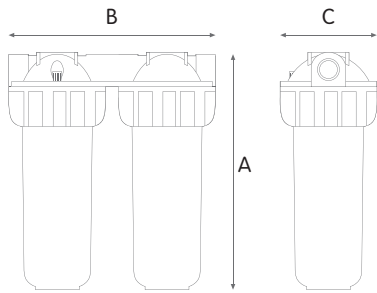

DUPLEX PLUS 3P SX

WORKING CONDITIONS

Max working pressure:
BSP versions _____ 8 bar (116 psi)
NPT versions _____ 8,6 bar (125 psi)
Max working temperature _____ 45°C (113°F)
Min working temperature _____ 4°C (39,2°F)

SPECIFICATIONS

Non-toxic materials, suitable for drinking water.
Head and ring nut: reinforced polypropylene.
Bowl: PET.
O-ring: EPDM.
Breather-valve: body polypropylene, o-ring EPDM.
IN/OUT brass threads: CW 617 N brass.

DUPLEX PLUS 3P SX clear housings

HOUSINGS WITH BRASS BSP THREADS

CODE	MODEL	SUITABLE CARTRIDGE	IN/OUT	DIMENSIONS mm		
				A	B	C
RA108T411	MEDIUM DUPLEX PLUS 3P AFO SX TS	5"	3/4"	191	275	130
RA108T711	MEDIUM DUPLEX PLUS 3P BFO SX TS	5"	1"	191	275	130
RA110T411	JUNIOR DUPLEX PLUS 3P AFO SX TS	7"	3/4"	241	275	130
RA110T711	JUNIOR DUPLEX PLUS 3P BFO SX TS	7"	1"	241	275	130
RA112T411	SENIOR DUPLEX PLUS 3P AFO SX TS	10"	3/4"	315	275	130
RA112T711	SENIOR DUPLEX PLUS 3P BFO SX TS	10"	1"	315	275	130
RA116T411	MASTER DUPLEX PLUS 3P AFO SX TS	20"	3/4"	571	275	130
RA116T711	MASTER DUPLEX PLUS 3P BFO SX TS	20"	1"	571	275	130